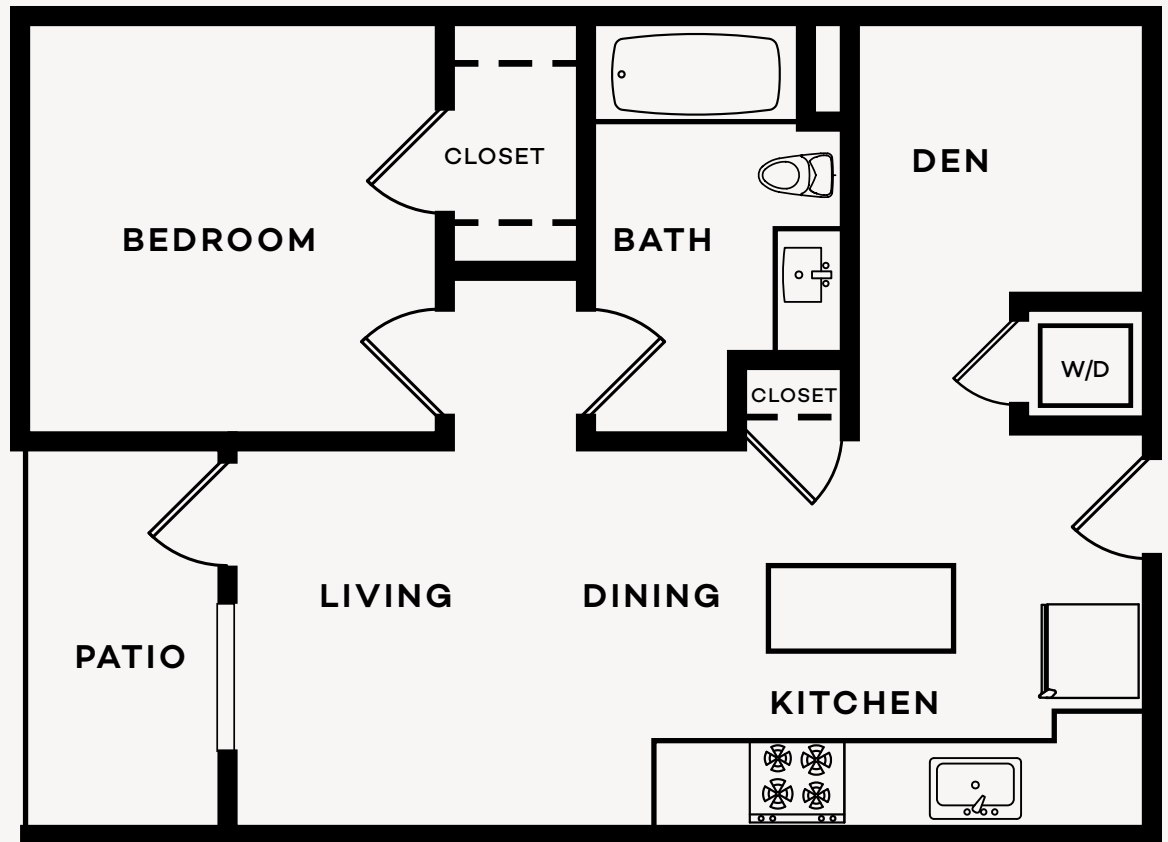

plan a2

1 bed 1 bath 768 sq ft

FLOOR 2

FLOORS 3 & 4

FLOOR 5

NOTES