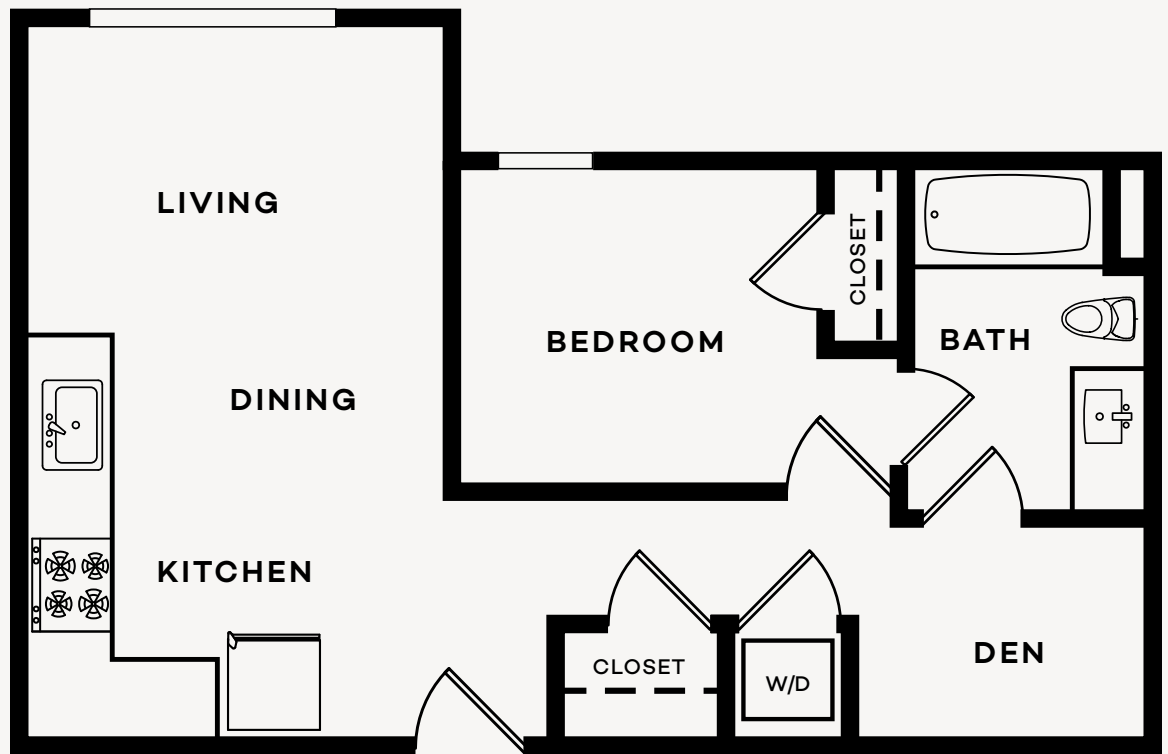

plan a3

1 bed 1 bath 674 sq ft

FLOOR 2

FLOORS 3 & 4

FLOOR 5

NOTES