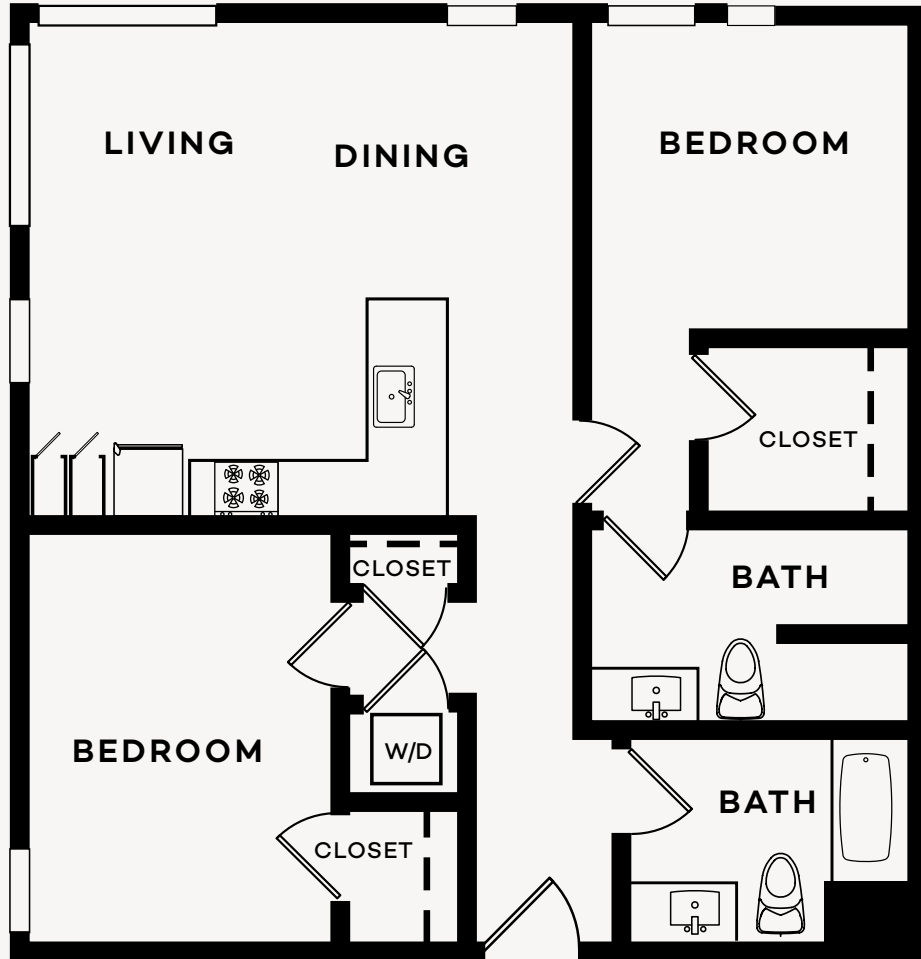

plan b4

2 bed 2 bath 1078 sq ft

FLOOR 2

FLOORS 3 & 4

FLOOR 5

NOTES