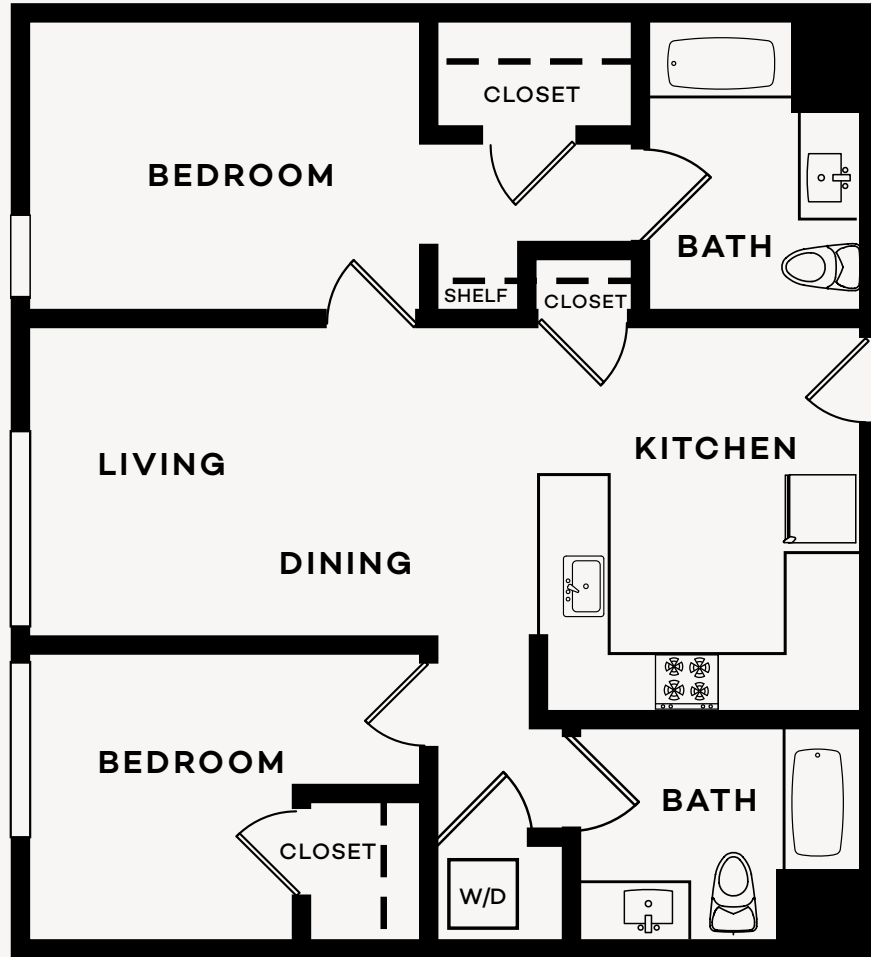

plan b5

2 bed 2 bath 989 sq ft

FLOOR 2

FLOORS 3 & 4

FLOOR 5

NOTES