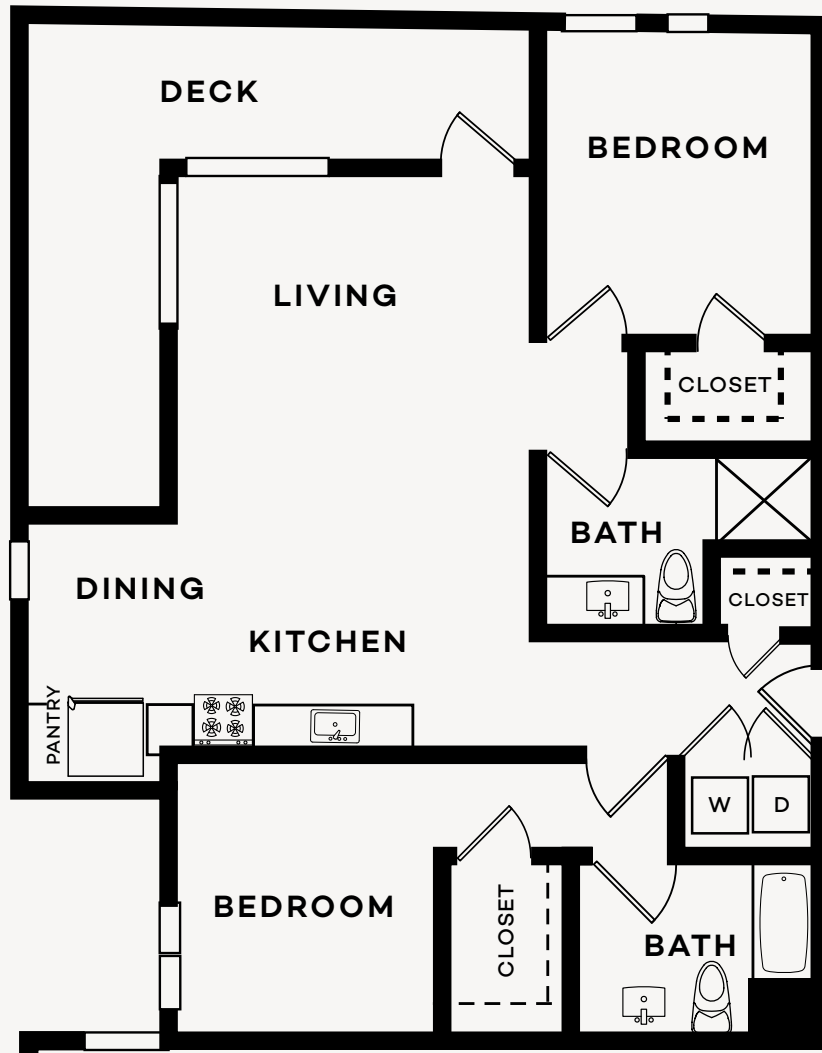

# plan b7

2 bed 2 bath 1143 sq ft

FLOOR 2

FLOORS 3 & 4

FLOOR 5

NOTES

---

---