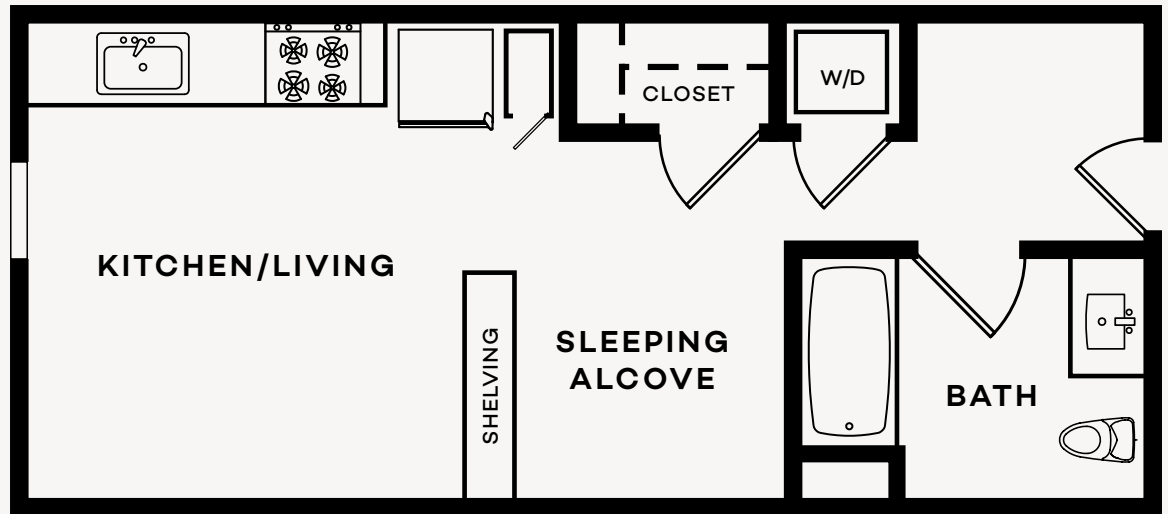

# plan s1

studio 1 bath 488 sq ft

FLOOR 2

FLOORS 3 & 4

FLOOR 5

NOTES

---

---